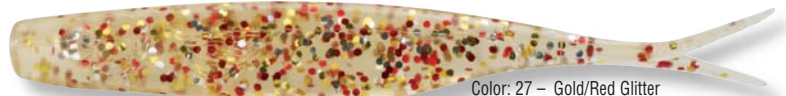

ORIGINAL **Mirrolure**®

The brand that fisherman trust.

5 NEW

Soft Plastic Baits

Color: 26 – Golden Bream

5" Soft Mullet™ – Twitch Bait – MRSM5 Available in 14 colors.

Color: 27 – Gold/Red Glitter

4" Soft Minnow™ – Split Tail – MRSM4 Available in 12 colors.

Color: 17 – Watermelon Red Glitter

4" Soft Shad™ – Paddle Tail – MRSS4 Available in 18 colors.

Color: 30 – Purple Demon

3" Soft Sardine™ – Paddle Tail – MRSS3 Available in 14 colors.

Color: 18 – Pearl

5" Provoker® – Twitch Bait – MRSP5 Available in 12 colors.

Mirrolure® Soft Plastic Color Chart

 1 — Opening Night MRSS3, MRSS4, MRSM4, MRSM5, MRSP5	 6 — Salt & Pepper/Chartreuse Tail MRSS3, MRSS4, MRSM4	 11 — Morning Glory/Chartreuse Tail MRSS3, MRSS4, MRSM5, MRSP5	 16 — Chicken MRSS4, MRSM5	 26 — Golden Bream MRSS3, MRSS4, MRSM4, MRSM5, MRSP5
 2 — Mullet MRSS3, MRSS4, MRSM4	 7 — White/Pink Tail MRSS4	 12 — Avocado/Orange Tail MRSS3	 17 — Watermelon Red Glitter MRSS3, MRSS4, MRSM4, MRSM5, MRSP5	 27 — Gold/Red Glitter MRSS4, MRSM4, MRSM5, MRSP5
 3 — Chartreuse Gold MRSS3, MRSS4, MRSM4, MRSM5, MRSP5	 8 — Natural MRSS4	 13 — Motor Oil/Chartreuse Tail MRSS3, MRSM5	 18 — Pearl MRSS3, MRSM4, MRSP5	 29 — Strawberry/White Tail MRSP5
 4 — Electric Chicken MRSS3, MRSS4, MRSM4, MRSM5, MRSP5	 9 — Rootbeer MRSS4, MRSM4	 14 — Glow/Chartreuse Tail MRSS4, MRSM5	 19 — Pumpkin Seed/Chartreuse Tail MRSM5, MRSP5	 30 — Purple Demon MRSS3, MRSS4
 5 — Pinfish MRSS3, MRSS4, MRSM4	 10 — Plum/Chartreuse Tail MRSS3, MRSS4, MRSM4, MRSM5, MRSP5	 15 — Red Shad MRSS4, MRSM5	 21 — Bone Silver MRSM5, MRSP5	

ORIGINAL **Mirrolure**®

3" Soft Sardine™ – Paddle Tail
MRSS3 10 Count – 14 Colors
1-Opening Night, 2-Mullet, 3-Chartreuse Gold, 4-Electric Chicken, 5-Pinfish, 6-Salt & Pepper/Chartreuse Tail, 10-Plum/Chartreuse Tail, 11-Morning Glory/Chartreuse Tail, 12-Avocado/Orange Tail, 13-Motor Oil/Chartreuse Tail, 17-Watermelon Red Glitter, 18-Pearl, 26-Golden Bream, 30-Purple Demon