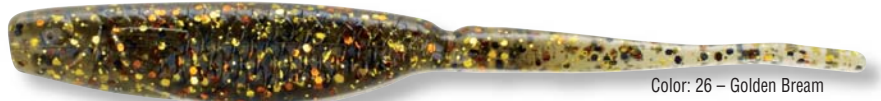

ORIGINAL **Mirrolure**®

The brand that fisherman trust.

5 NEW

Soft Plastic Baits

Color: 26 – Golden Bream

5" Soft Mullet™ – Twitch Bait – MRSM5 Available in 14 colors.

Color: 27 – Gold/Red Glitter

4" Soft Minnow™ – Split Tail – MRSM4 Available in 12 colors.

Color: 17 – Watermelon Red Glitter

4" Soft Shad™ – Paddle Tail – MRSS4 Available in 18 colors.

Color: 30 – Purple Demon

3" Soft Sardine™ – Paddle Tail – MRSS3 Available in 14 colors.

Color: 18 – Pearl

5" Provoker® – Twitch Bait – MRSP5 Available in 12 colors.

Mirrolure® Soft Plastic Color Chart

 1 — Opening Night MRSS3, MRSS4, MRSM4, MRSM5, MRSP5	 6 — Salt & Pepper/Chartreuse Tail MRSS3, MRSS4, MRSM4	 11 — Morning Glory/Chartreuse Tail MRSS3, MRSS4, MRSM5, MRSP5	 16 — Chicken MRSS4, MRSM5	 26 — Golden Bream MRSS3, MRSS4, MRSM4, MRSM5, MRSP5
 2 — Mullet MRSS3, MRSS4, MRSM4	 7 — White/Pink Tail MRSS4	 12 — Avocado/Orange Tail MRSS3	 17 — Watermelon Red Glitter MRSS3, MRSS4, MRSM4, MRSM5, MRSP5	 27 — Gold/Red Glitter MRSS4, MRSM4, MRSM5, MRSP5
 3 — Chartreuse Gold MRSS3, MRSS4, MRSM4, MRSM5, MRSP5	 8 — Natural MRSS4	 13 — Motor Oil/Chartreuse Tail MRSS3, MRSM5	 18 — Pearl MRSS3, MRSM4, MRSP5	 29 — Strawberry/White Tail MRSP5
 4 — Electric Chicken MRSS3, MRSS4, MRSM4, MRSM5, MRSP5	 9 — Rootbeer MRSS4, MRSM4	 14 — Glow/Chartreuse Tail MRSS4, MRSM5	 19 — Pumpkin Seed/Chartreuse Tail MRSM5, MRSP5	 30 — Purple Demon MRSS3, MRSS4
 5 — Pinfish MRSS3, MRSS4, MRSM4	 10 — Plum/Chartreuse Tail MRSS3, MRSS4, MRSM4, MRSM5, MRSP5	 15 — Red Shad MRSS4, MRSM5	 21 — Bone Silver MRSM5, MRSP5	

ORIGINAL **Mirrolure**®

3" Soft Sardine™ – Paddle Tail
MRSS3 10 Count – 14 Colors
1-Opening Night, 2-Mullet, 3-Chartreuse Gold, 4-Electric Chicken, 5-Pinfish, 6-Salt & Pepper/Chartreuse Tail, 10-Plum/Chartreuse Tail, 11-Morning Glory/Chartreuse Tail, 12-Avocado/Orange Tail, 13-Motor Oil/Chartreuse Tail, 17-Watermelon Red Glitter, 18-Pearl, 26-Golden Bream, 30-Purple Demon