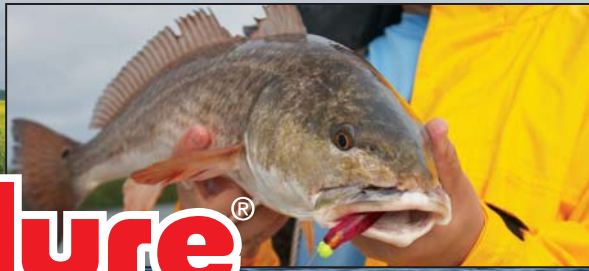

ORIGINAL **Mirrolure**®

The brand that fisherman trust.

5 NEW

Soft Plastic Baits

Color: 26 – Golden Bream

5" Soft Mullet™ – Twitch Bait – MRSM5 Available in 14 colors.

Color: 27 – Gold/Red Glitter

4" Soft Minnow™ – Split Tail – MRSM4 Available in 12 colors.